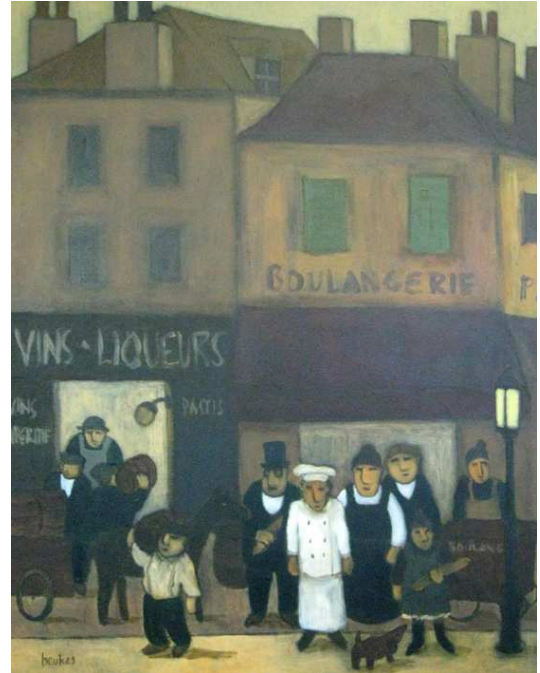

This catalogue features new work by perennial favourites such as Charmaine Eastment, Sandi Beukes and Ezequiel Mabote. New to the gallery is Anne Raubenheimer and Peter Ferrari with exceptional paintings. Superb value, quality art at under R500 is offered by Dennis Henning and Muzi Ndlela – ideal for those Christmas stockings! Also look out for beautiful wooden sculptures by Marjorie Jones and a new Giclee print by Linda Lemon who is currently exhibiting a variety of originals and prints at our gallery.

# Sandi Beukes

*Night Scene*  
91 x 76cm  
R4 850

*Outside Café*  
71 x 56cm  
R3 850

*Boulangerie*  
70 x 56cm  
R3 850